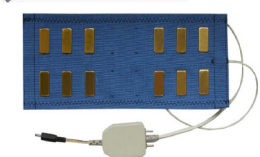

6. Paravertebral pawns, double bell electrode, work 2 areas at once. Heavy duty. Two electrodes the size of a half dollar split from one plug-in. \$250

7. Double Bell Electrode w/ long handles, easy to grasp. Two electrodes the size of a nickel on two stems split from one plug-in \$250

8. Paravertebral Double Electrode, work two areas at once with two facial electrodes \$250

9. Paravertebral, one-hand use, one hand spine therapy \$300

10. Gynecological (vaginal or rectal) probe \$250

11. Multiple Electrode Belt \$200